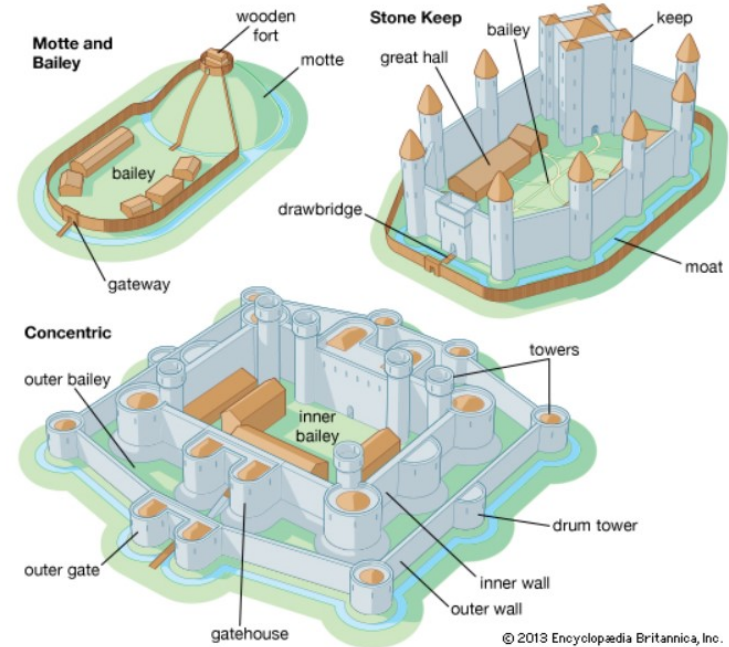

Knowledge Organiser - Once Upon A Castle

Parts of a Castle

What are Castles?

Castles are a type of home that was built to protect the people inside. People who lived in the castle included lords, who were in charge, as well as soldiers to defend it from enemy invaders, and even cooks and cleaners to keep everyone fed and tidy up. They could be very crowded places to live.

- The Battle of Wakefield took place on 30th December 1460.
- It took place outside the Duke of York's Sandal Castle.
- It was a resounding Lancastrian victory.
- The Battle saw the death of Richard Duke of York in the fighting.
- Edmund, Earl of Rutland and the Earl of Salisbury were captured after the battle and executed.
- It was a major battle of the War of the Roses.

Important People

Queen Elizabeth II

King Charles III

Queen Victoria

Vocabulary/Terminology

Castle - A large building, typically of the medieval period, fortified against attack with thick walls, battlements, towers, and in many cases a moat.

Drawbridge - A bridge that can be lowered or raised to enter and exit a castle.

Moat - A deep ditch that surrounds a castle. It can be filled with or without water.

Turrets - A small tower built on the castle, at the corner or on top of a larger tower.